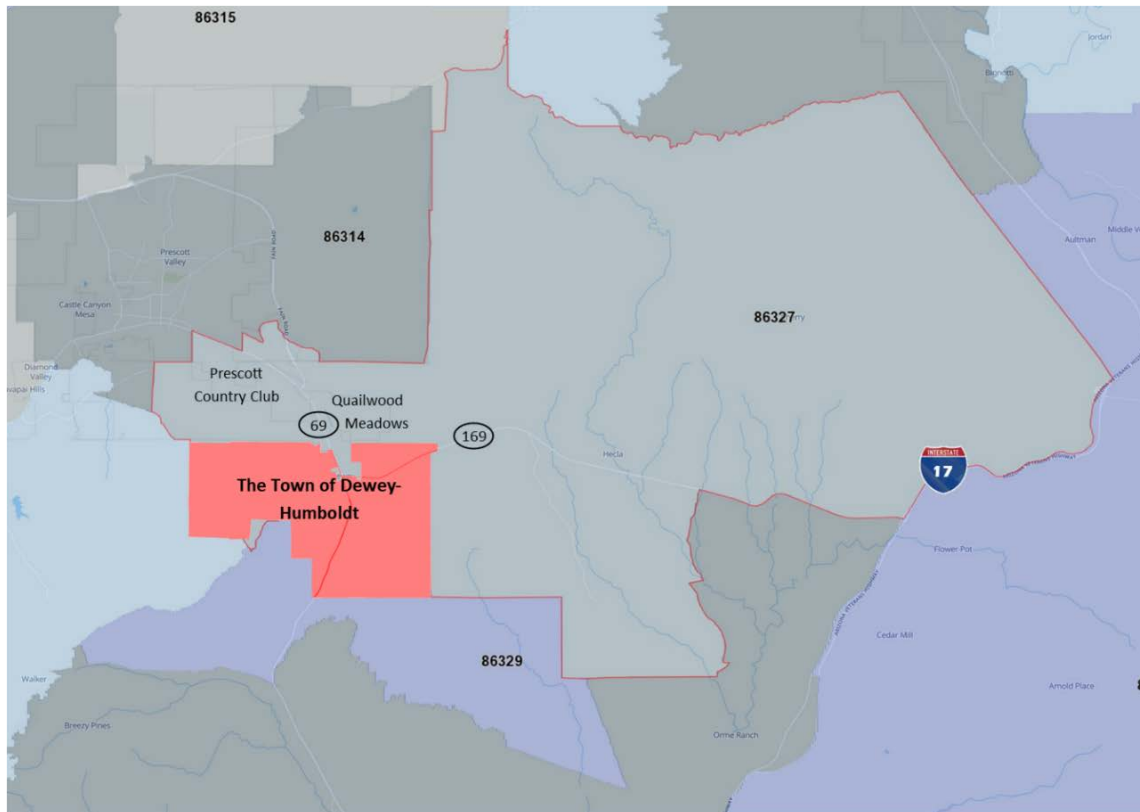

TOWN BOUNDARIES vs. ZIP CODE BOUNDARIES

The Town of Dewey-Humboldt is composed of 18.9 square miles and has a population of roughly 4,000. There are two zip codes assigned to the Town (86327 Dewey & 86329 Humboldt). The below map gives an approximate depiction of the Town of Dewey-Humboldt on the zip code map.

The 86327 and 86329 zip codes cover just over 236 square miles and have a population of well over 10,000. A vast majority of the two zip codes are located within the unincorporated areas of Yavapai County. In addition to the unincorporated areas of the County, the Prescott Country Club, the Quailwood Meadows Subdivision and the Orchard Ranch RV Park all are assigned the 86327-zip code but are in the Town of Prescott Valley.